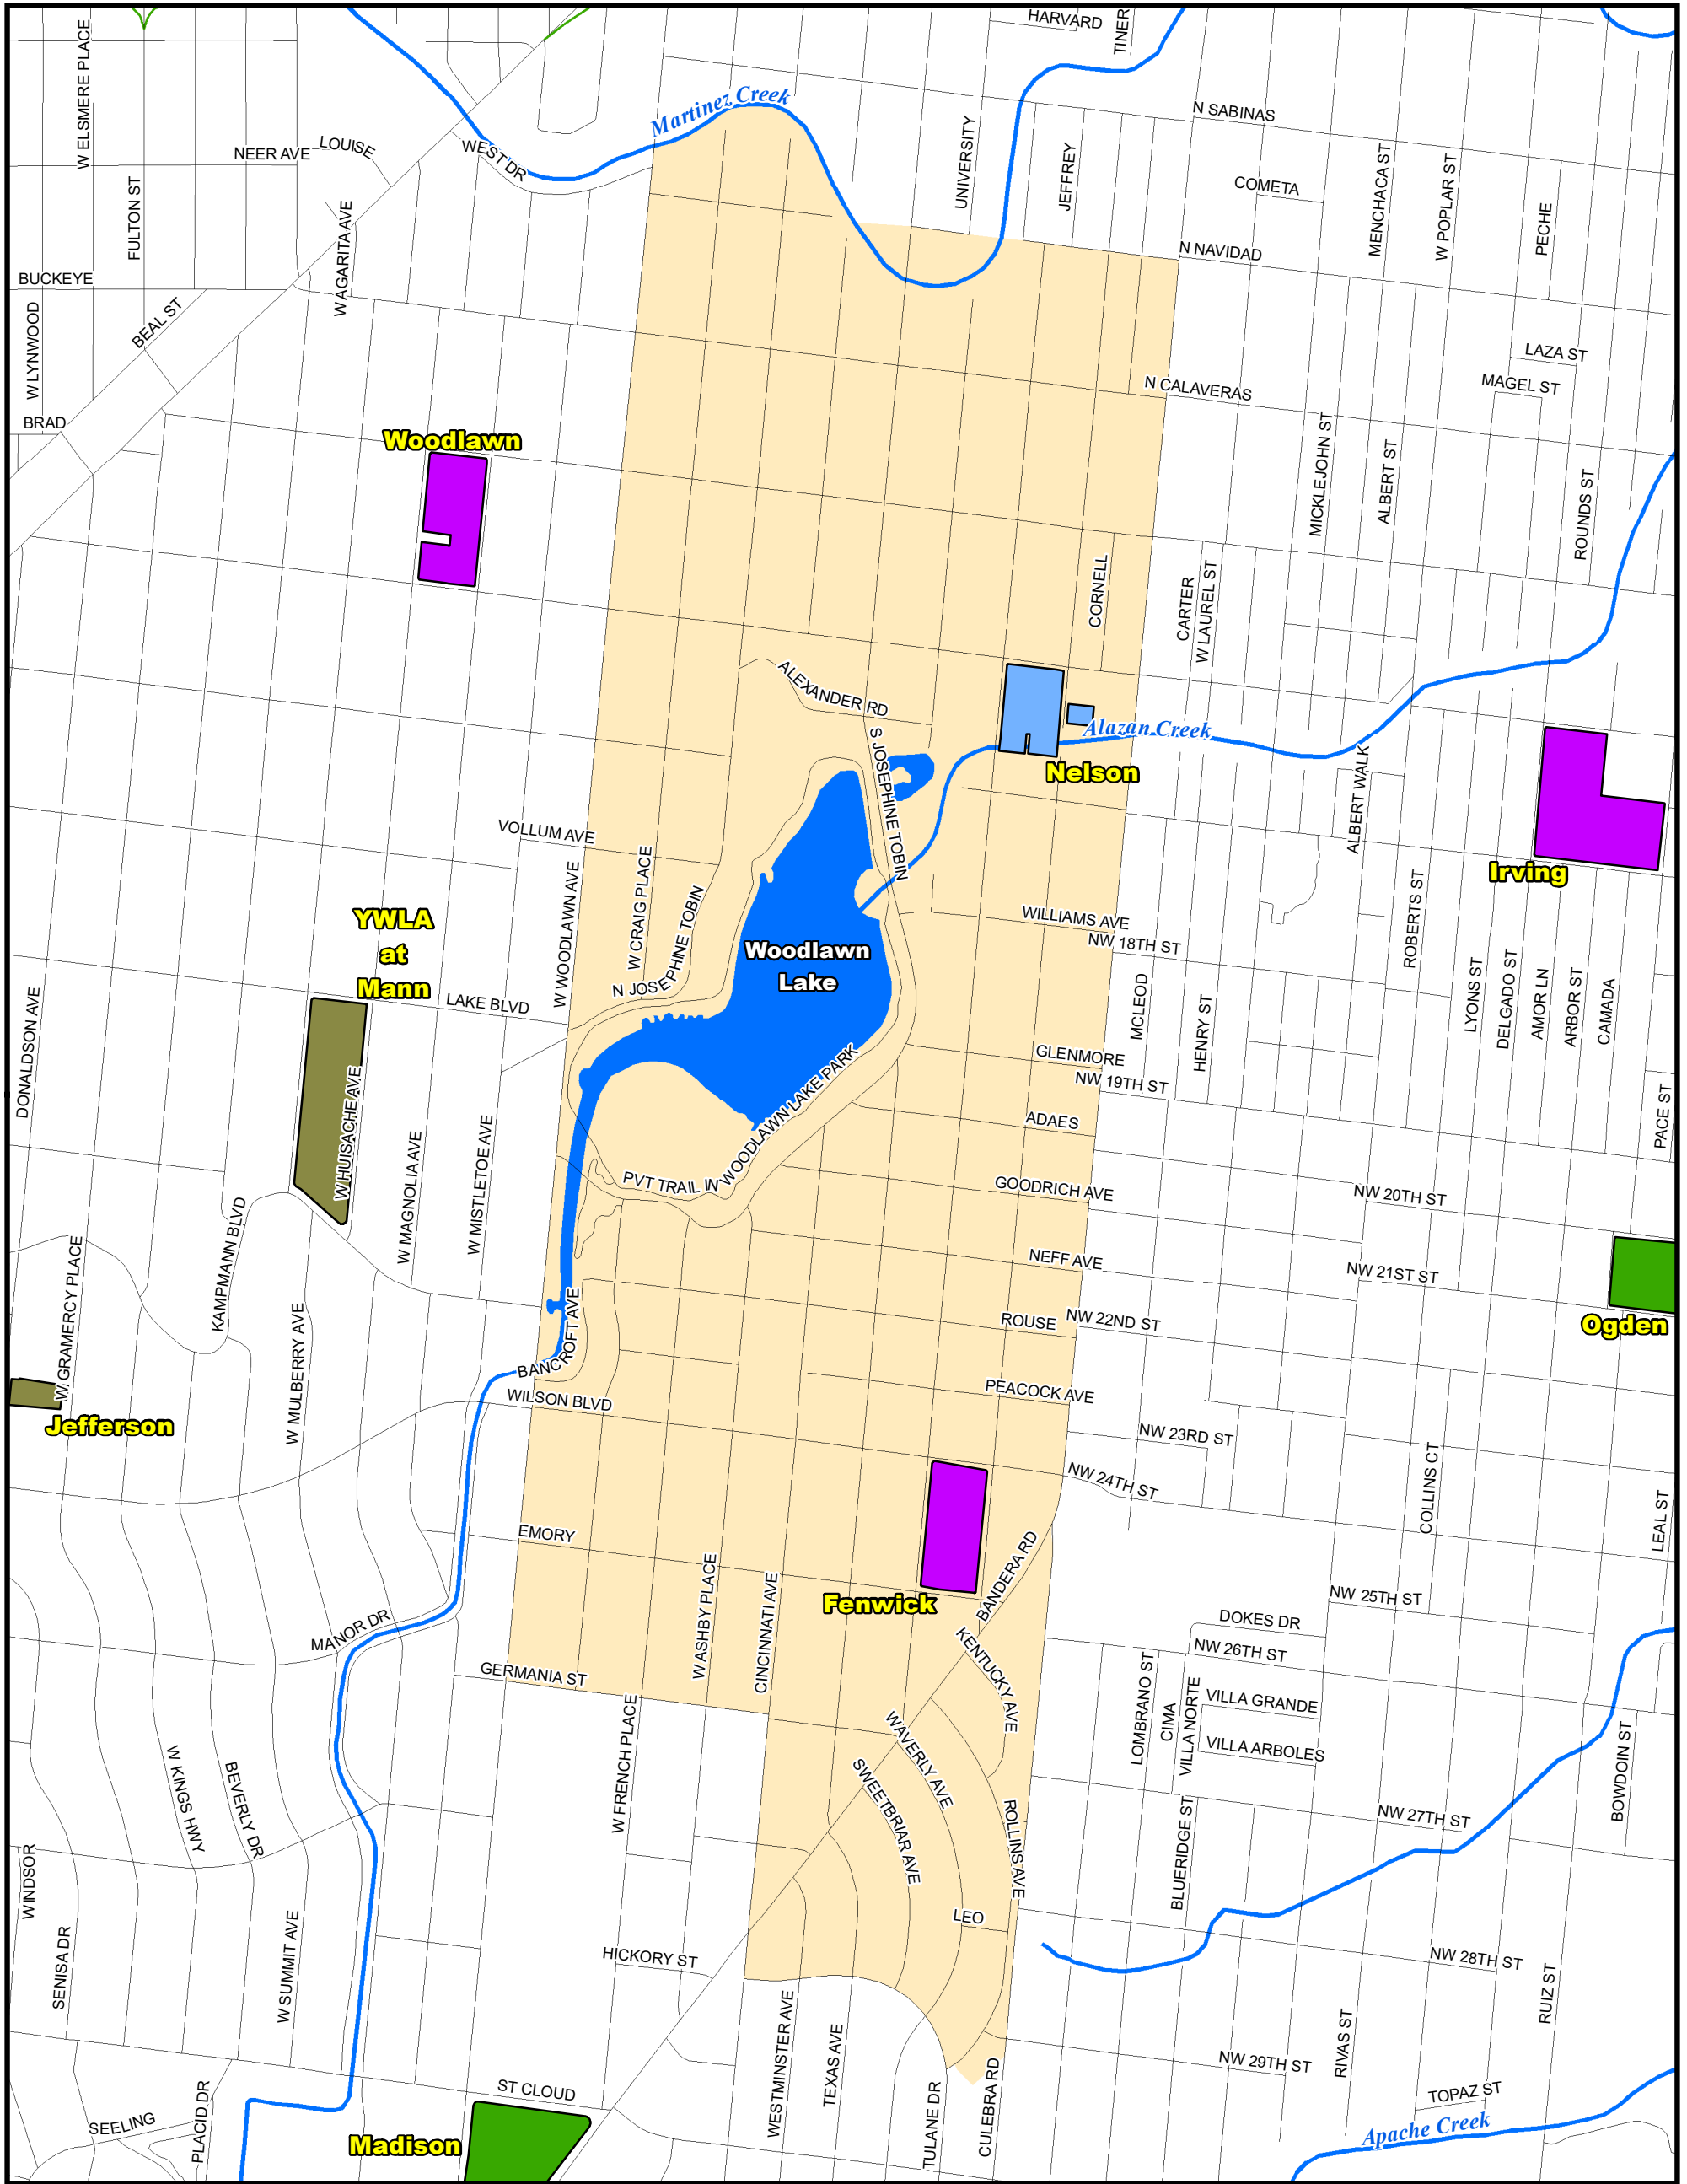

Attendance Boundary for 2021-2022

FENWICK
Primary School
Grades Served: PK-8

1930 WAVERLY AVE.
SAN ANTONIO, TX 78228

LEGEND

1 inch equals 0.18 miles

Last Updated 2019-2020

| SAISD Facilities | | Route Features | | Natural Features | |
|--|--|--|-----------------|------------------|--------------|
| Facility_Type | | | | | |
| Administrative | Primary PK/K-5/6 | PK/K-8 School | Streets | Rivers & Creeks | Water Bodies |
| Closed - Pending Reuse | High School | Special Program | Railroad Tracks | | |
| Early Childhood EC | Middle School | | | | |