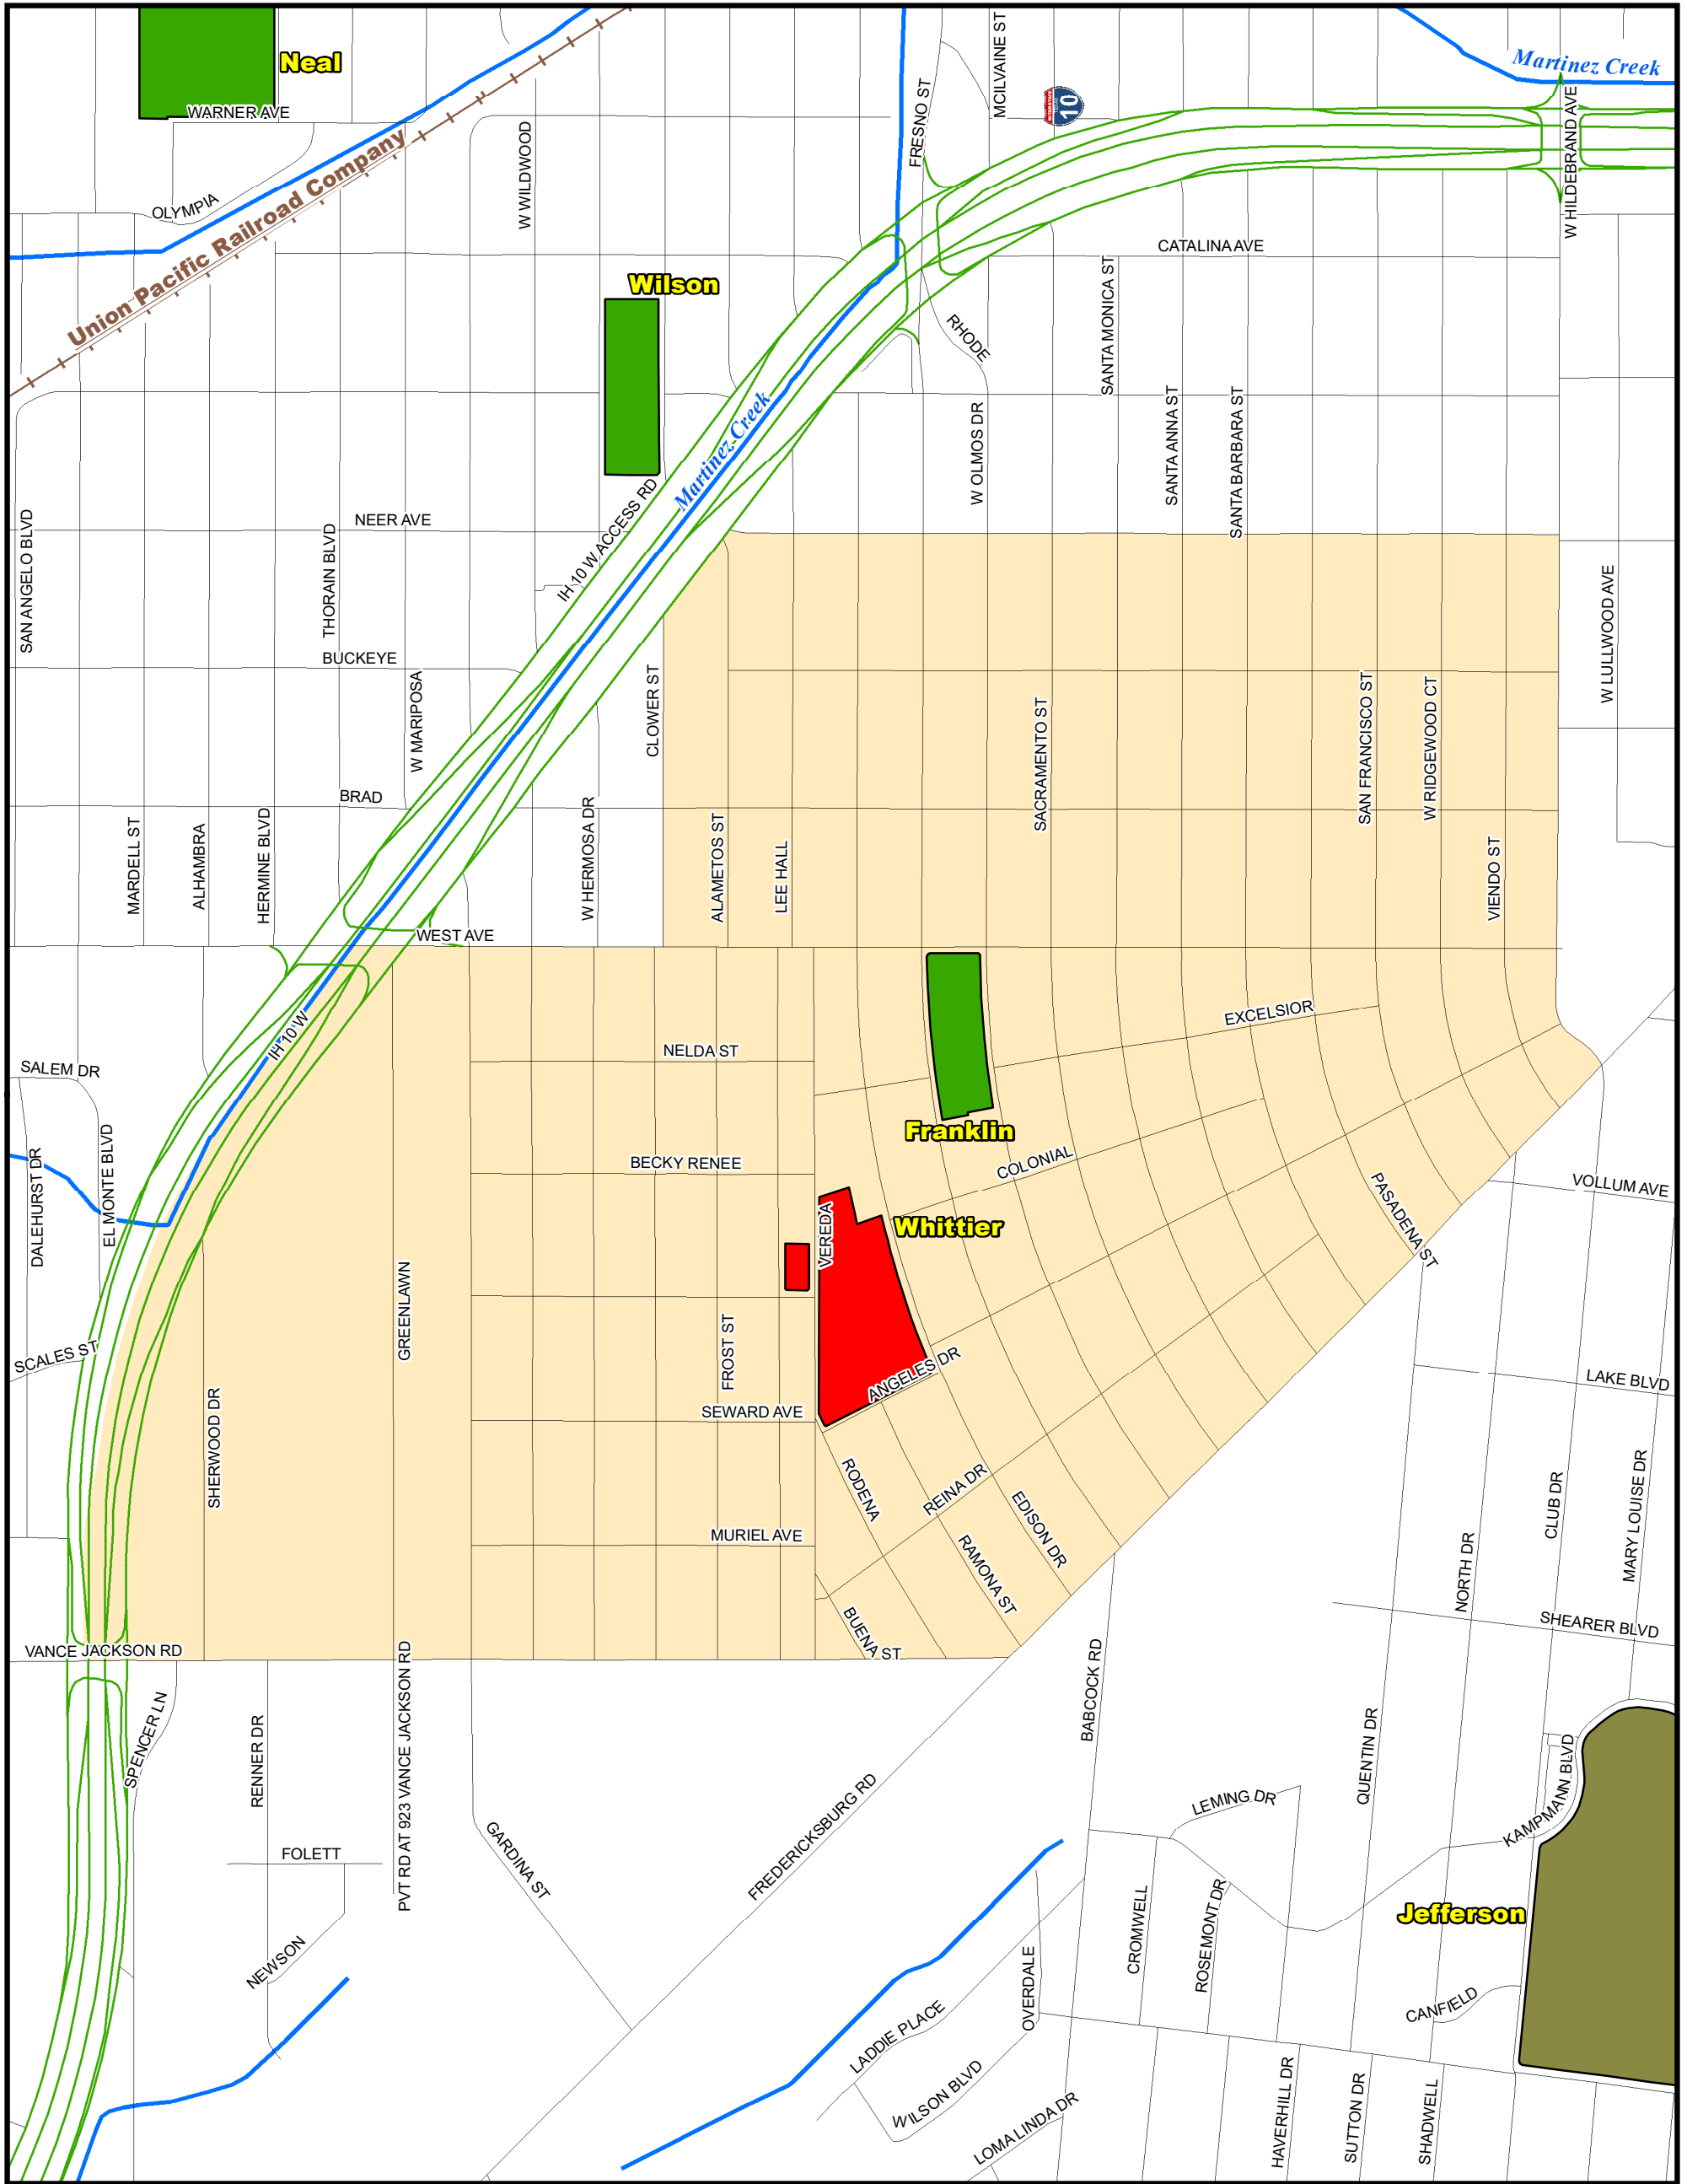

Attendance Boundary for 2021-2022

FRANKLIN
Primary School
Grades Served: PK-5

1915 W. OLMOS DR.
SAN ANTONIO, TX 78201

LEGEND

1 inch equals 0.14 miles

Last Updated 2019-2020

| SAISD Facilities | | Route Features | | Natural Features | |
|------------------|------------------------|----------------|--------------------|------------------|-----------------|
| Facility_Type | | | | | |
| | Administrative | | Early Childhood EC | | Middle School |
| | Primary PK/K-5/6 | | Streets | | Rivers & Creeks |
| | Closed - Pending Reuse | | Railroad Tracks | | Water Bodies |
| | High School | | PK/K-8 School | | |
| | Special Program | | | | |