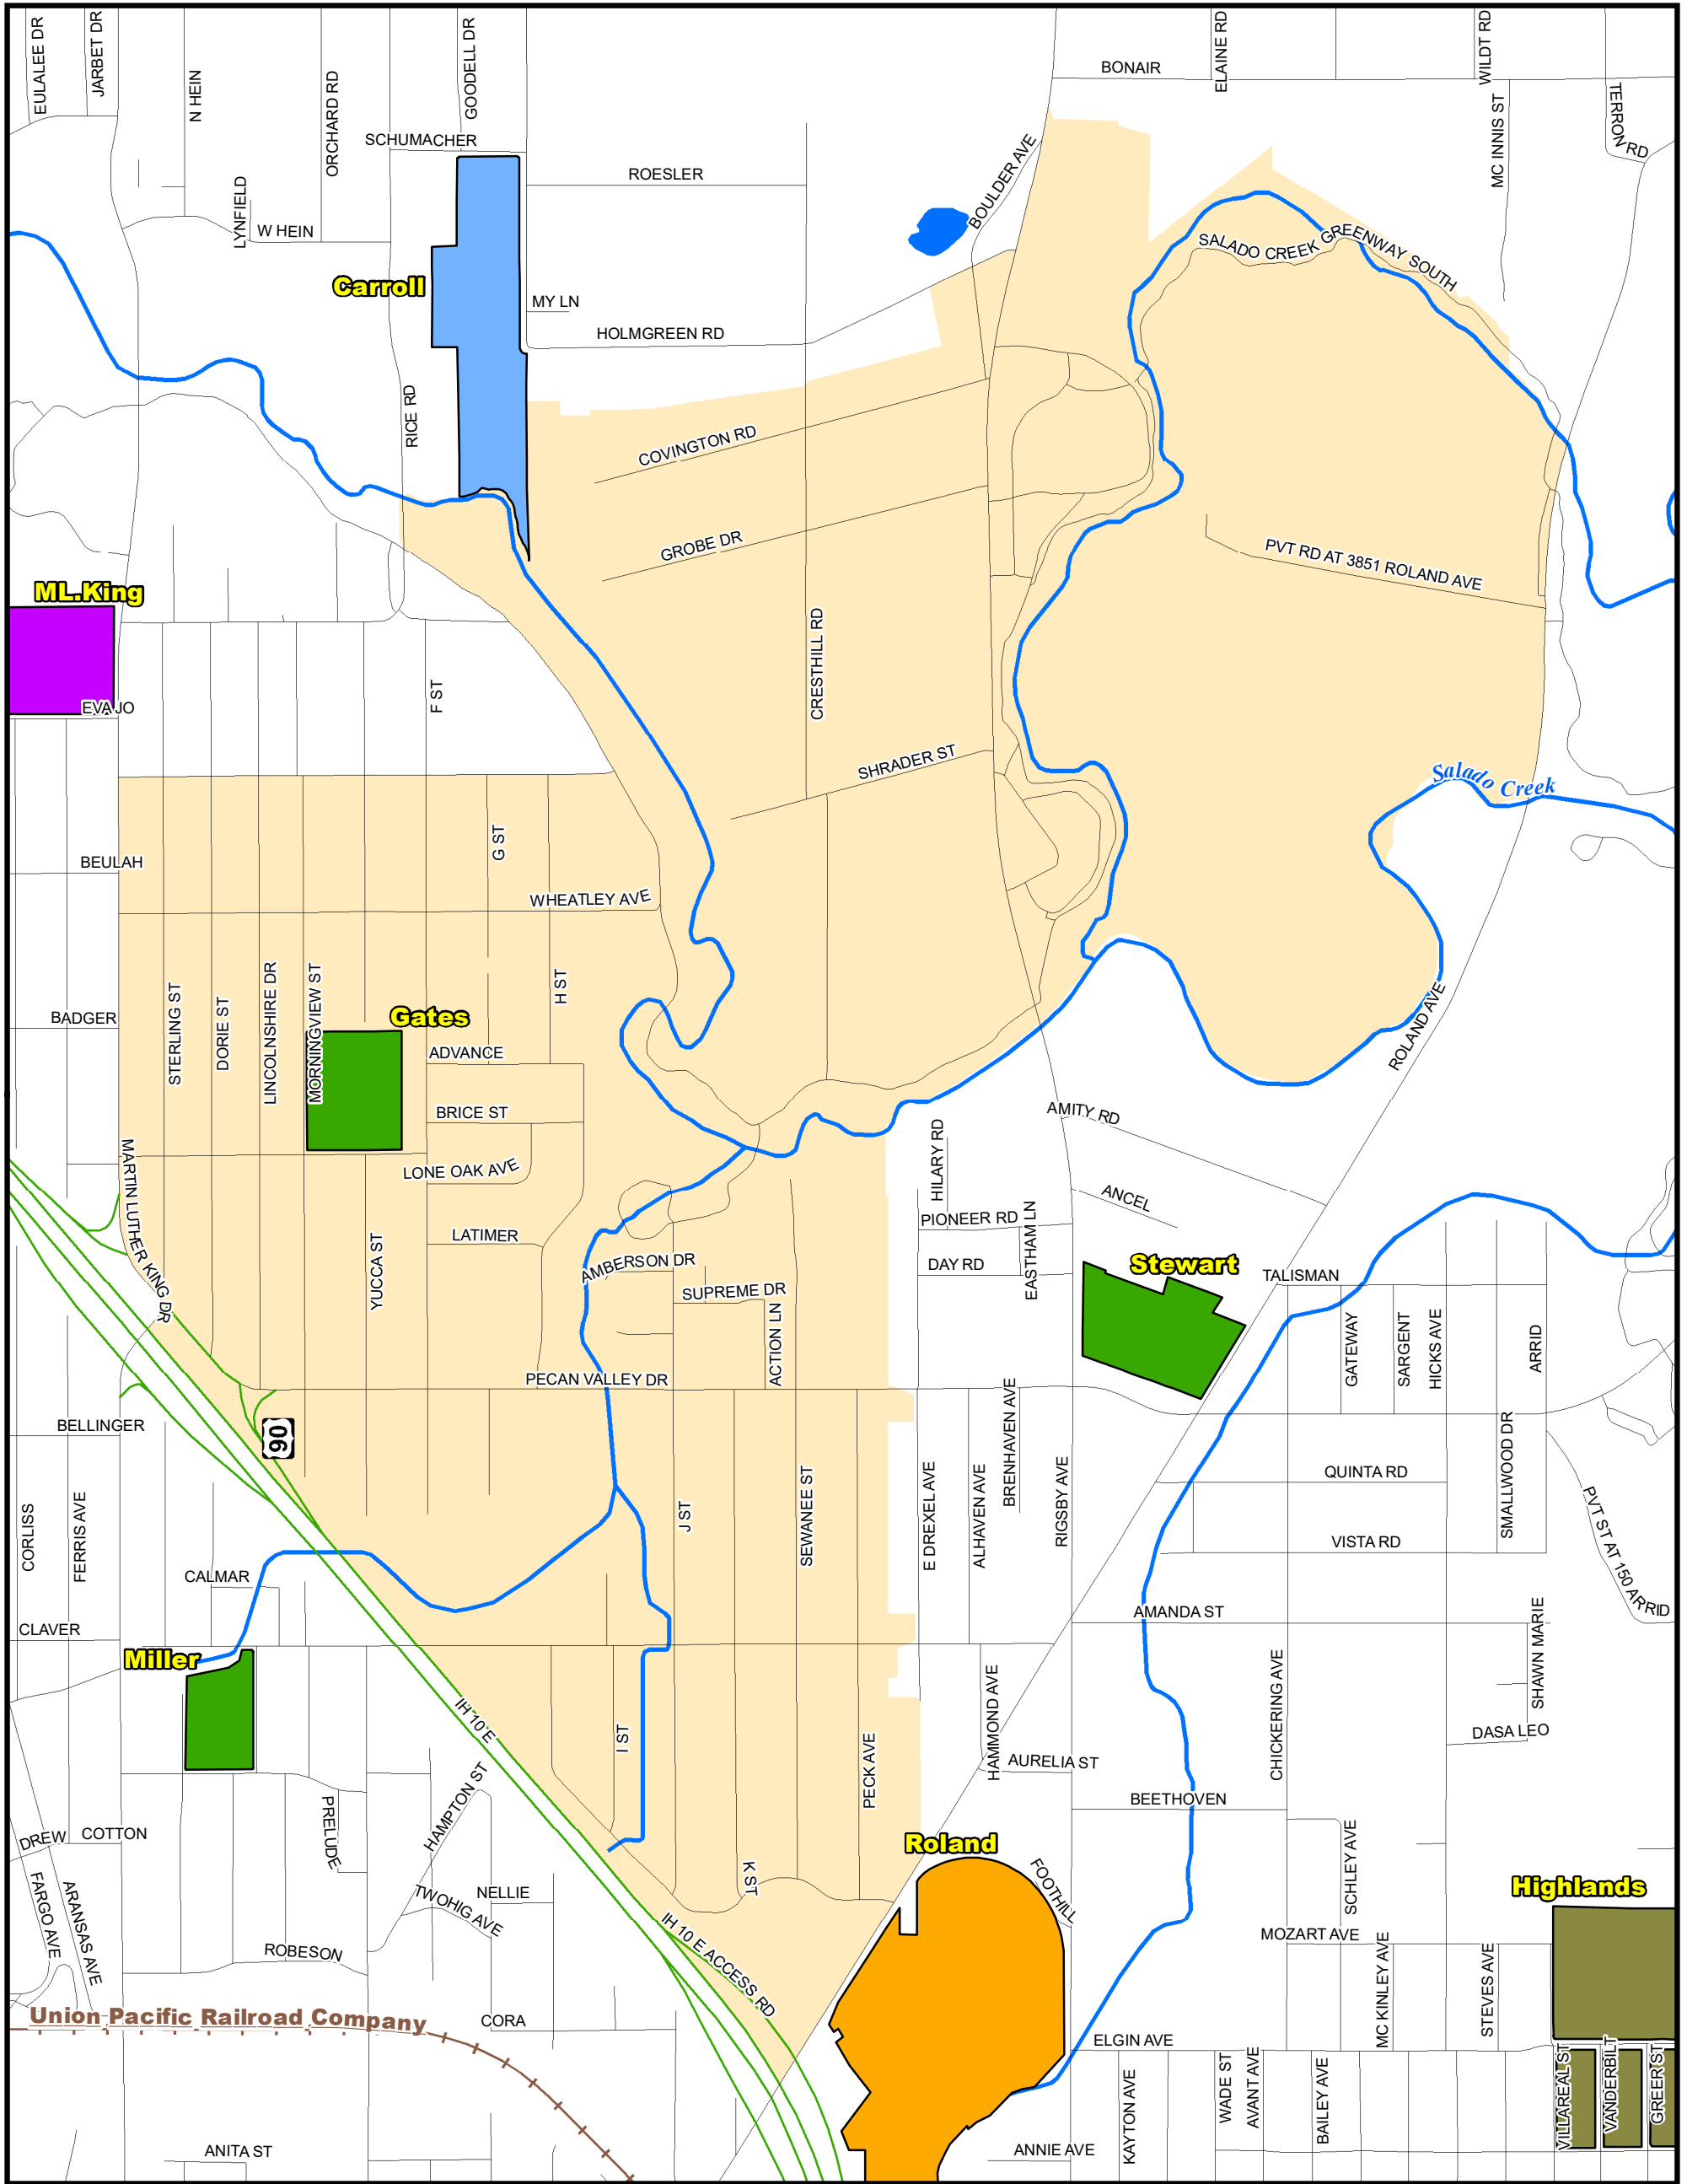

# Attendance Boundary for 2021-2022

**GATES**  
**Primary School**  
**Grades Served: PK-6**

**510 MORNINGVIEW DR.**  
**SAN ANTONIO, TX 78220**

**LEGEND**

1 inch equals 0.18 miles

**Last Updated 2019-2020**

SAISD Facilities		Route Features		Natural Features	
Facility_Type					
	Administrative		Early Childhood EC		Middle School
	Primary PK/K-5/6		PK/K-8 School		Rivers & Creeks
	Closed - Pending Reuse		High School		Water Bodies
	Special Program		Streets		Railroad Tracks