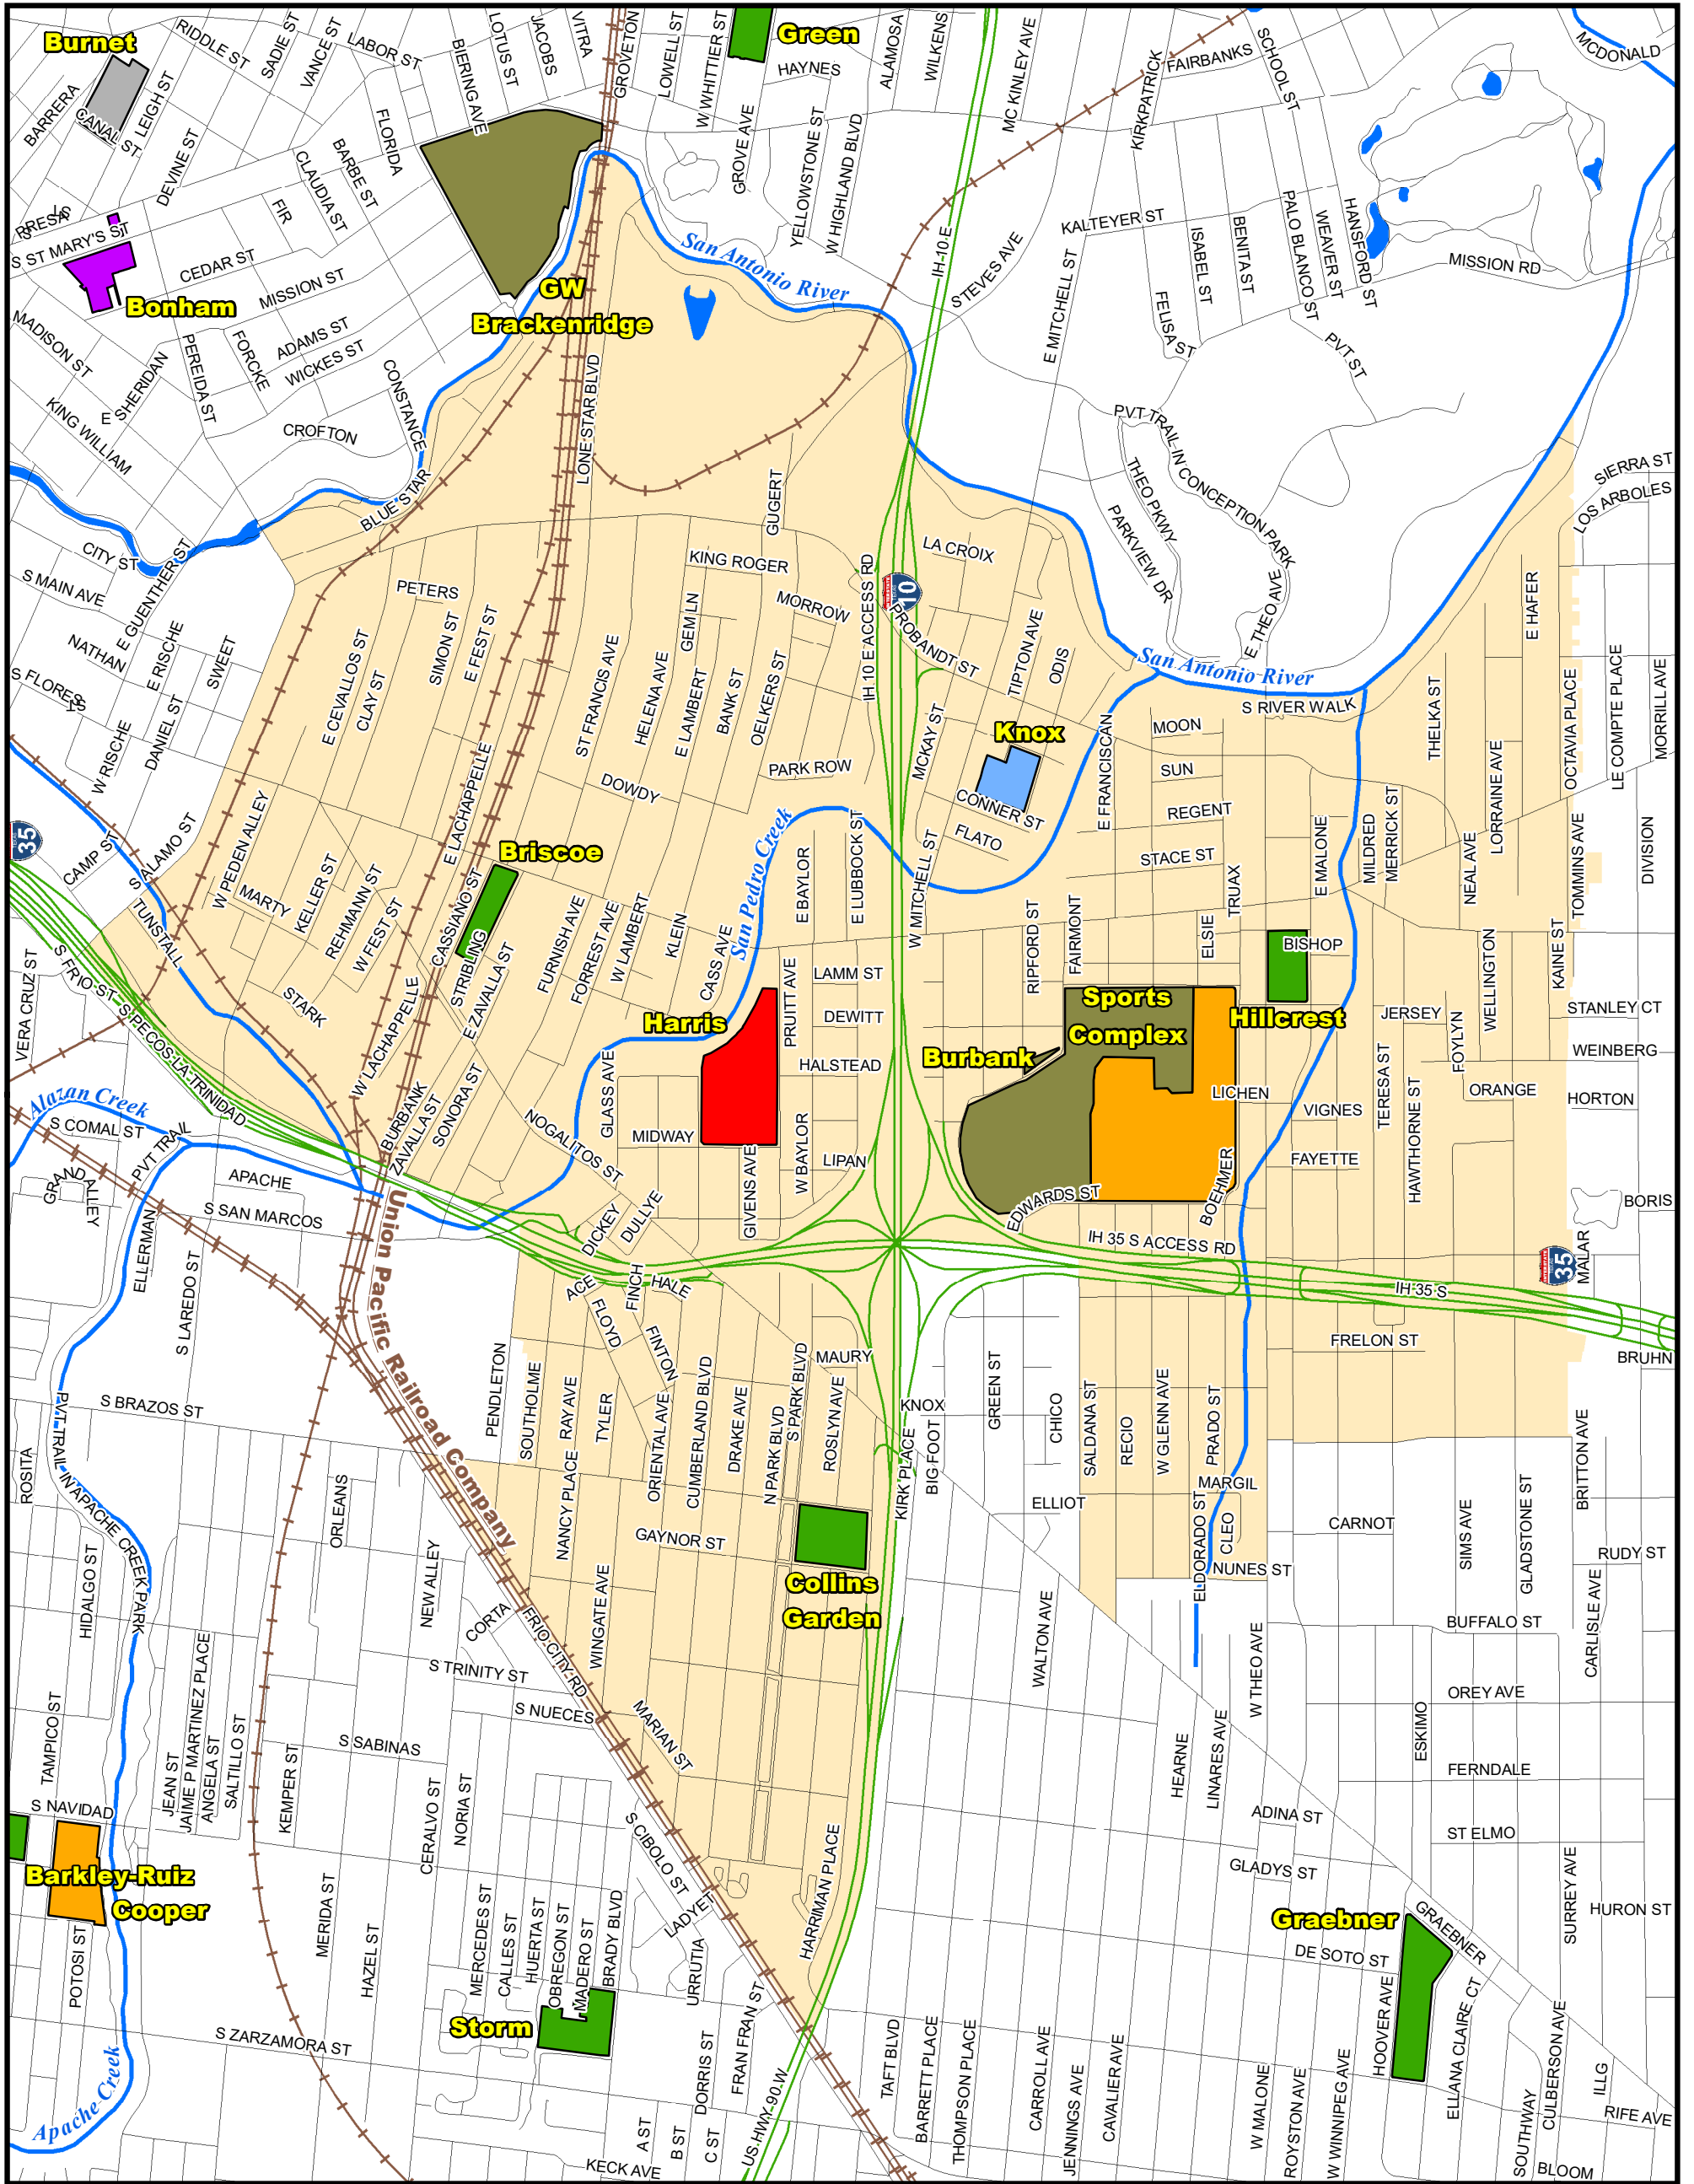

Attendance Boundary for 2021-2022

HARRIS
Middle School
Grades Served: 6-8

325 PRUITT AVE.
SAN ANTONIO, TX 78204

LEGEND

1 inch equals 0.25 miles

Last Updated 2019-2020

| SAISD Facilities | | Route Features | | Natural Features | |
|------------------------|--------------------|-----------------|-----------------|------------------|--------------|
| Facility_Type | Early Childhood EC | Middle School | Streets | Rivers & Creeks | Water Bodies |
| Administrative | Primary PK/K-5/6 | PK/K-8 School | Railroad Tracks | | |
| Closed - Pending Reuse | High School | Special Program | | | |