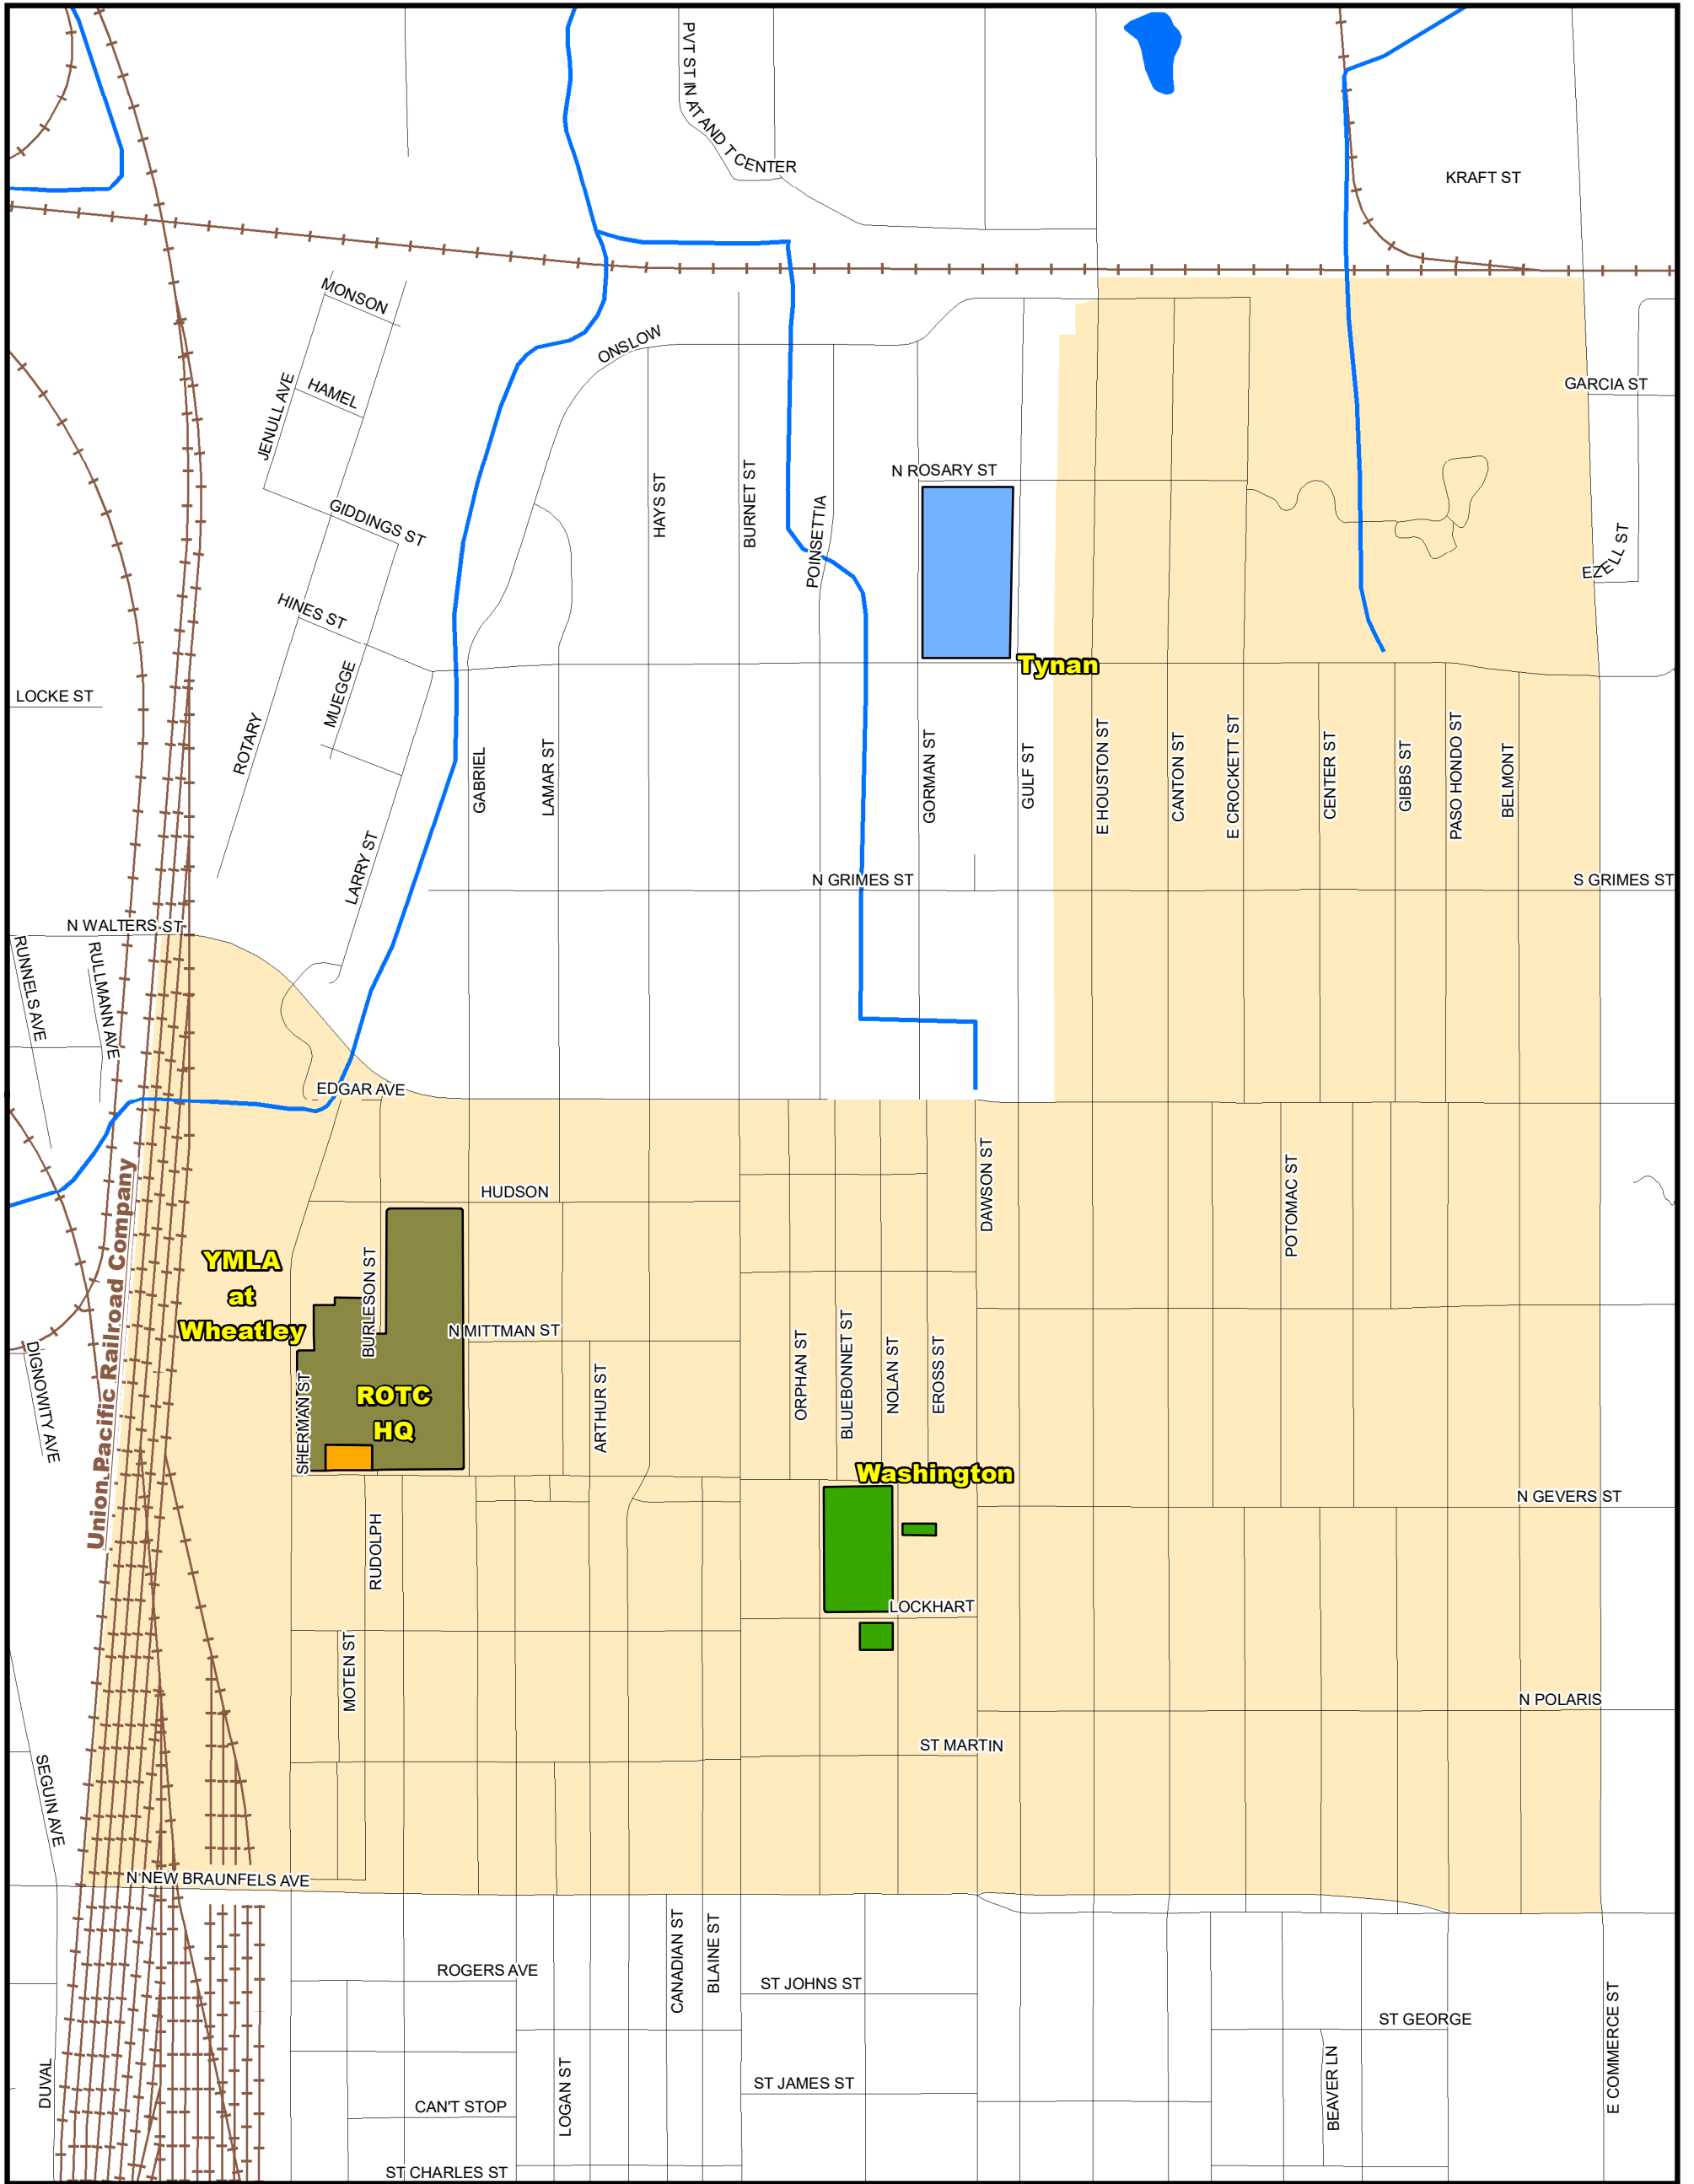

# Attendance Boundary for 2021-2022

**WASHINGTON**  
**Primary School**  
**Grades Served: PK-6**

**1823 NOLAN ST.**  
**SAN ANTONIO, TX 78202**

**LEGEND**

1 inch equals 0.12 miles

**Last Updated 2019-2020**

SAISD Facilities		Route Features		Natural Features	
Facility_Type					
Administrative	Primary PK/K-5/6	Middle School	Streets	Rivers & Creeks	Water Bodies
Closed - Pending Reuse	High School	PK/K-8 School	Railroad Tracks		
		Special Program			