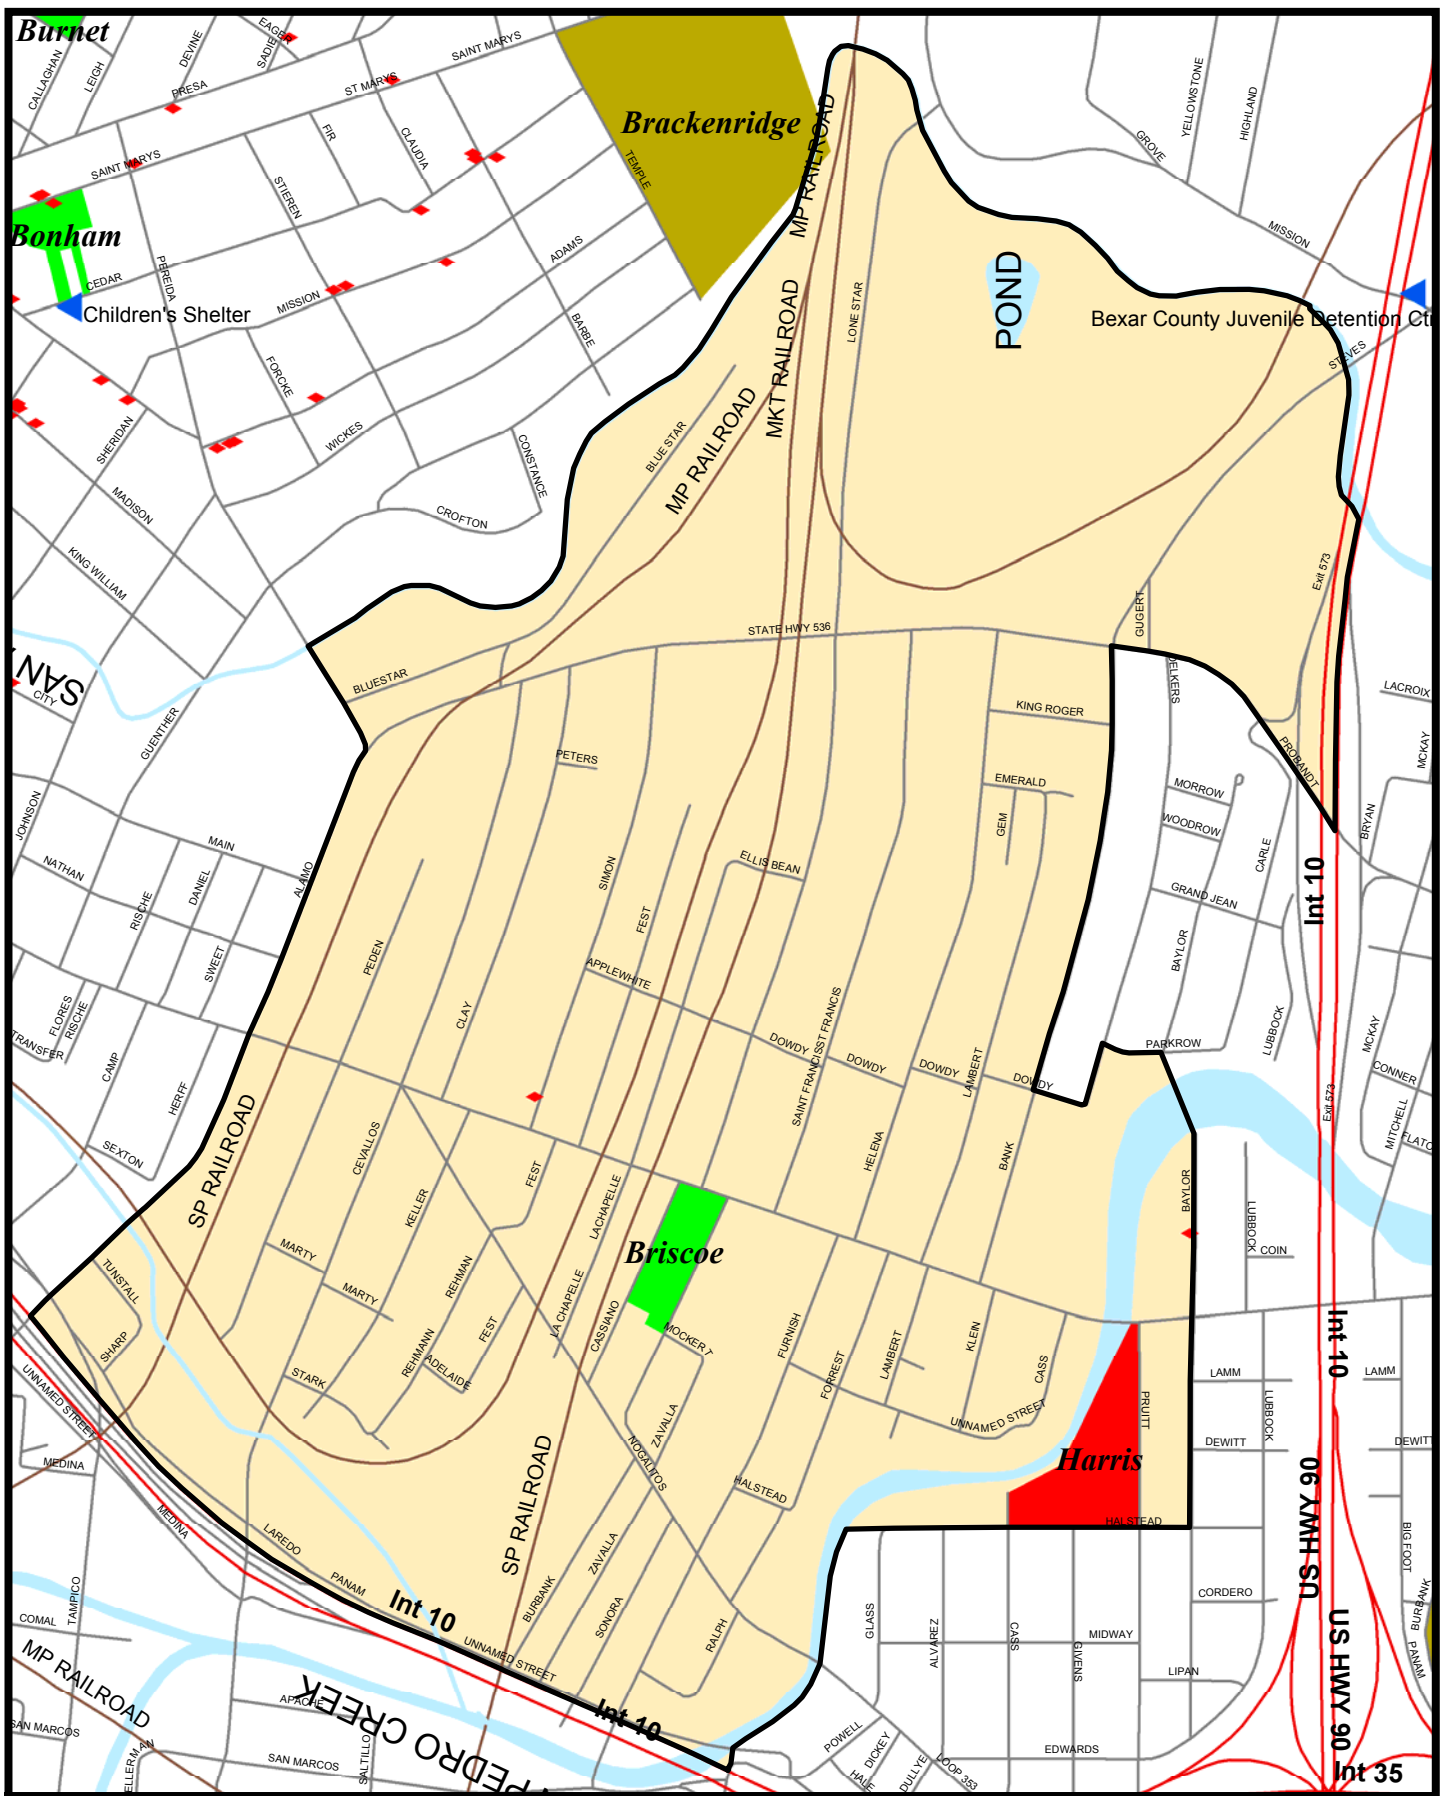

# Briscoe Elementary Attendance Boundary

2015 S Flores St  
San Antonio, TX 78204

1 inch equals 0.18 miles

## Legend

<b>Facilities</b>	Non-Traditional	Railroad
Elementary	Charter Schools	Creeks & Streams
High	Apartments	Rivers
Middle	Streets	Attendance Area
Admin	Highways	Federal Developments

## Attendance Area Geographical Statistics

As of May 2003

The number of:	#
Apartment Complexes	2
Federal Developments	0
Charter Schools	0
Single Family Homes	982