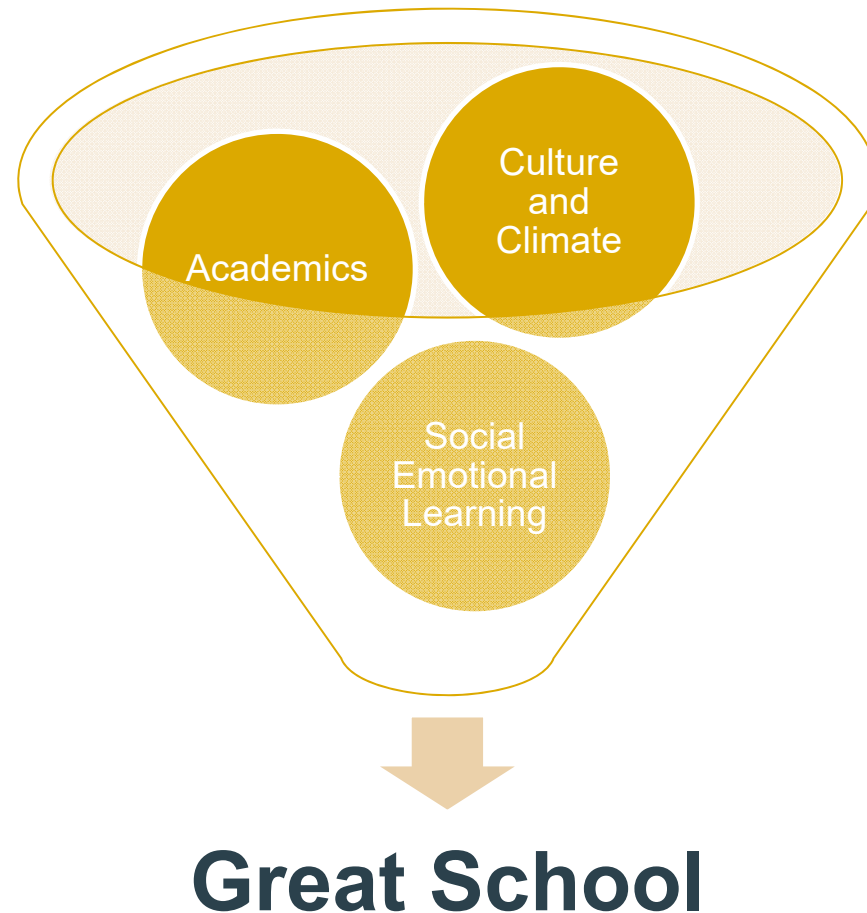

School Performance Framework (SPF) 1.0

Qualities of a Great School

Date: 00/00/2019

Presenter: First and last name

What is an SPF?

- A way to measure school quality using more than just test scores
- A way to help the district make decisions related to school support and improvement
- A tool to help the district distribute resources equitably

How are Results of an SPF Shared

- All SAISD schools will receive a School Performance Report (SPR) annually
- SPR will be published online

Who Benefits from the SPF?

Parents

Learn how schools are doing in areas that matter to them

Atributos de una gran escuela

Fecha: 00/00/2019

Presentador: Primer nombre y apellido

¿Qué es un SPF?

- Una forma de medir la calidad de una escuela usando más que solo los resultados de exámenes
- Una manera de ayudar al distrito a tomar decisiones relacionadas al apoyo y el mejoramiento escolar
- Una herramienta para ayudar al distrito a distribuir los recursos equitativamente